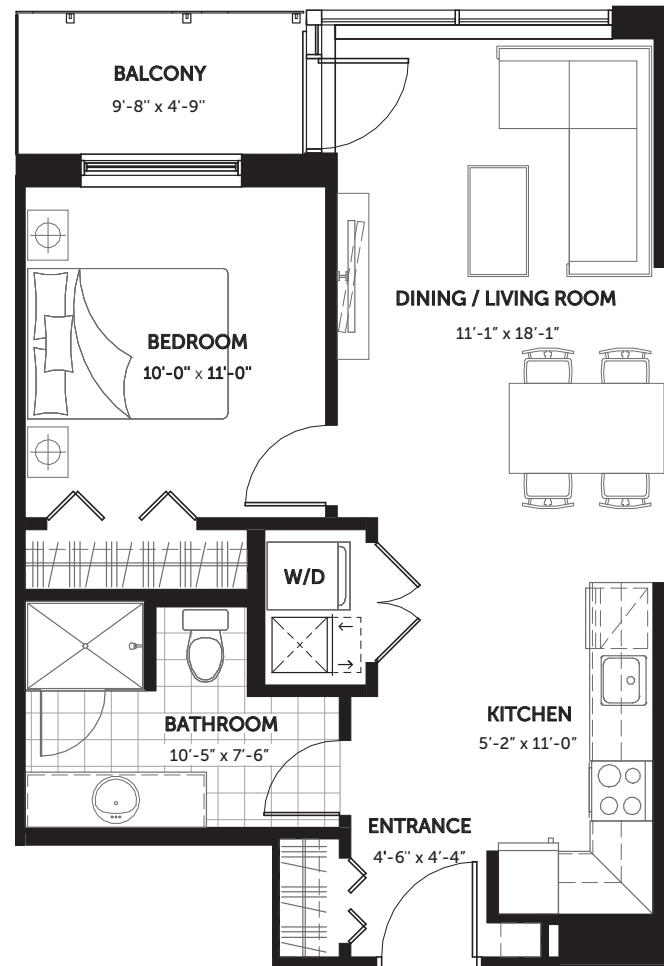

ARIEL ♦ 630 Sq.Ft.

CLARIDGE  
MCCN

1 Bedroom ♦ 1 Bathroom

**DISCLAIMER** All sizes and specifications are approximate and are subject to change without notice. Actual square footage may vary from that stated herein. Balcony and terrace square footage is approximate and may vary depending on floor level, location and other factors, and is subject to change without notice. Furniture not included. E.& O.E. Issued: February 2021